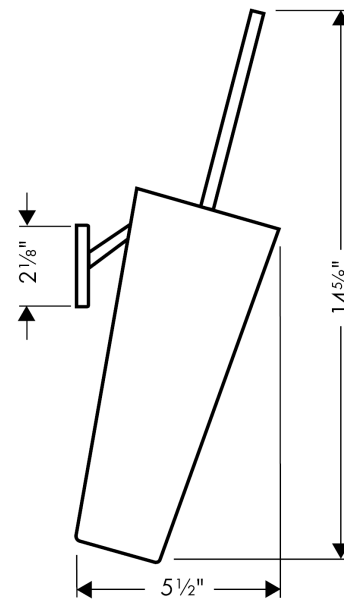

**AXOR Starck**  
**Toilet Brush with Holder Wall-Mounted**  
Finishes : **chrome**    Part no. : **40835000**

### Features

- Metal
- with separate recess
- concealed fastening
- Wall-mounted

### Scale drawing

**AXOR Starck**  
**Toilet Brush with Holder Wall-Mounted**  
Finishes : **chrome**    Part no. : **40835000**

## Exploded drawing

Year of production: >09/94

**AXOR Starck**  
**Toilet Brush with Holder Wall-Mounted**  
 Finishes : **chrome**    Part no. : **40835000**