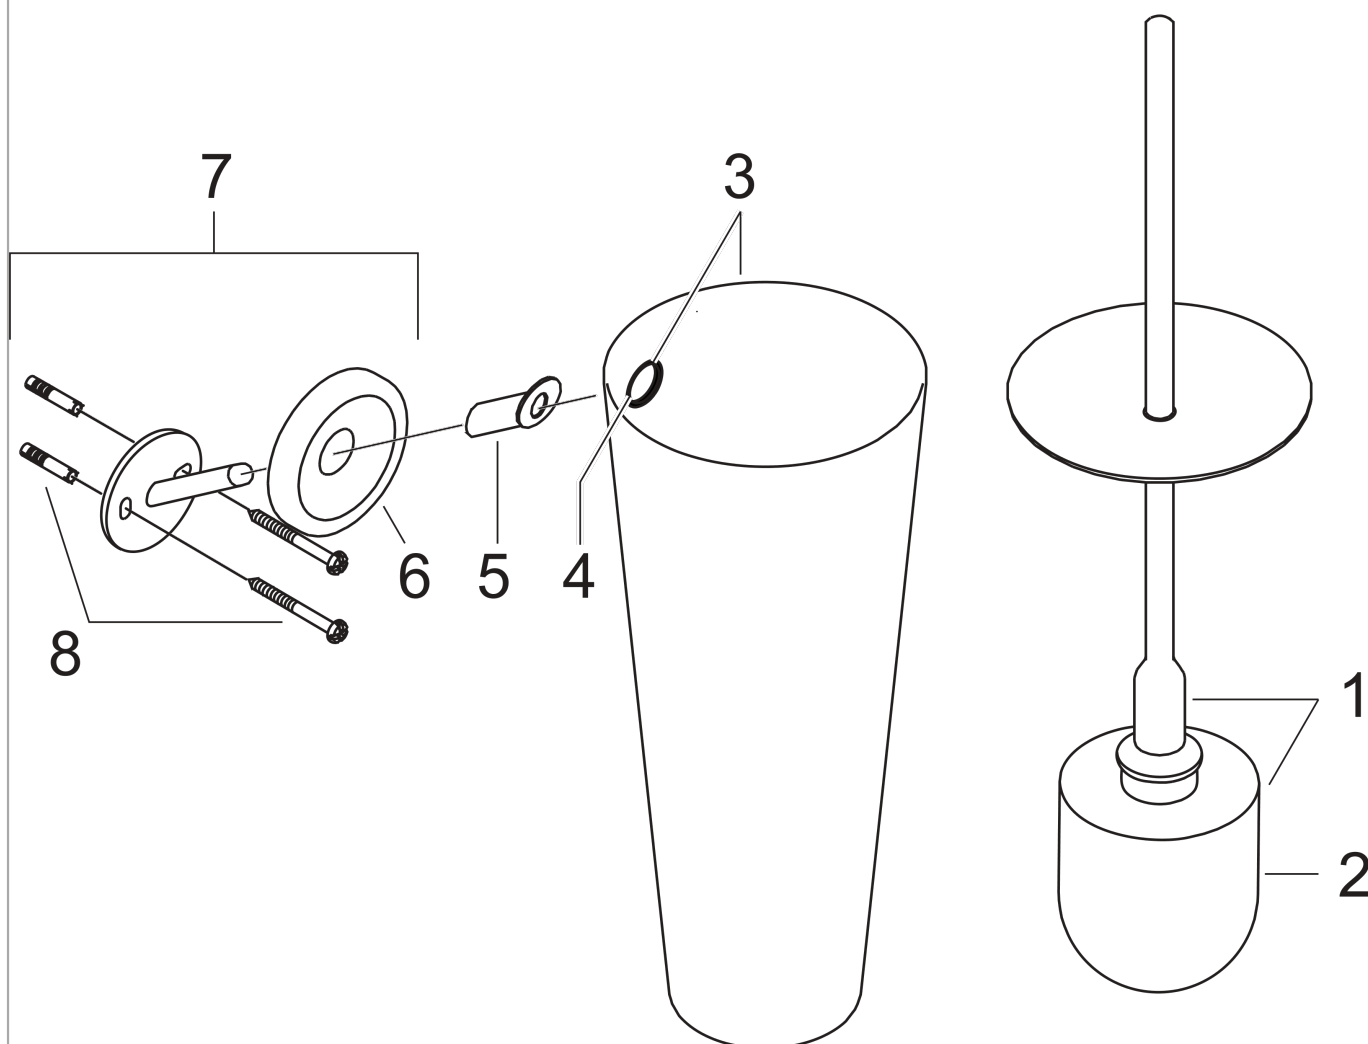

### Scale drawing

**AXOR Starck**  
**Toilet Brush with Holder Wall-Mounted**  
Finishes : **chrome**    Part no. : **40835000**

## Exploded drawing

Year of production: >09/94

**AXOR Starck**  
**Toilet Brush with Holder Wall-Mounted**  
 Finishes : **chrome**    Part no. : **40835000**

## Spare parts list

Year of production: >09/94

Pos.		Part no.	Price	PU
1	stick with brush	40889000	-	1
2	WC-brush black	40068000	-	1
3	cup on its own	40895000	-	1
4	guide	96149000	-	1
5	distance sleeve	96312000	-	1
6	escutcheon	97519000	-	1
7	support cpl.	40837000	-	1
8	mounting set	40916000	-	1